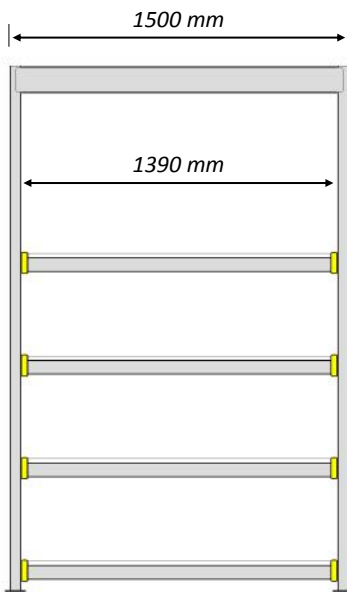

CBL CRATES

BAY WIDTH 1390 MM

W= 300 mm
4 lanes per level

W= 400 mm
3 lanes per level

W= 600 mm
2 lanes per level

Original
**FLOW
RACK**

KANBAN FLOW RACKS

Lane distribution

Width of the boxes or bins

	200mm	300mm	400mm	600mm	>180mm	>80mm
Flow shelf width 1390 mm	5 lanes	4 lanes	3 lanes	2 lanes	rollercarpet 100 mm center-to-center roller tracks	rollercarpet 50 mm center-to-center roller tracks
Flow shelf width 1790 mm	7 lanes	5 lanes	4 lanes	--		
Flow shelf width 2690 mm *	11 lanes	8 lanes	6 lanes	4 lanes		