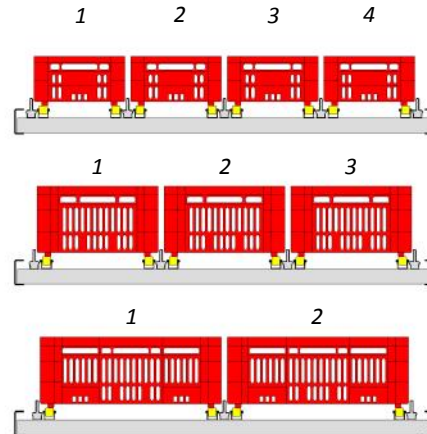

CBL CRATES

BAY WIDTH 1390 MM

W= 300 mm
4 lanes per level

W= 400 mm
3 lanes per level

W= 600 mm
2 lanes per level

Original
**FLOW
RACK**

KANBAN FLOW RACKS

Lane distribution

Width of the boxes or bins

	200mm	300mm	400mm	600mm	>180mm	>80mm
Flow shelf width 1390 mm	5 lanes	4 lanes	3 lanes	2 lanes	rollercarpet 100 mm center-to-center roller tracks	rollercarpet 50 mm center-to-center roller tracks
Flow shelf width 1790 mm	7 lanes	5 lanes	4 lanes	--		
Flow shelf width 2690 mm *	11 lanes	8 lanes	6 lanes	4 lanes		