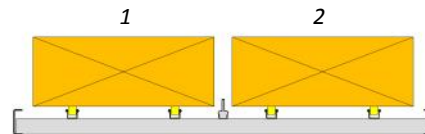

REGULAR BOXES & BINS

Original
**FLOW
RACK**

KANBAN FLOW RACKS

BAY WIDTH 1390 MM

W= 200 mm

5 lanes per level

W= 300 mm

4 lanes per level

W= 400 mm

3 lanes per level

W= 600 mm

2 lanes per level

W> 180 mm

rollercarpet 100 mm

W> 80 mm

rollercarpet 50 mm

Lane distribution

Width of the boxes or bins

	200mm	300mm	400mm	600mm	>180mm	>80mm
Flow shelf width 1390 mm	5 lanes	4 lanes	3 lanes	2 lanes	rollercarpet 100 mm center-to-center roller tracks	rollercarpet 50 mm center-to-center roller tracks
Flow shelf width 1790 mm	7 lanes	5 lanes	4 lanes	--		
Flow shelf width 2690 mm *	11 lanes	8 lanes	6 lanes	4 lanes		