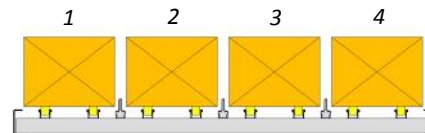

REGULAR BOXES & BINS

Original
**FLOW
RACK**

KANBAN FLOW RACKS

BAY WIDTH 1390 MM

W= 200 mm

5 lanes per level

W= 300 mm

4 lanes per level

W= 400 mm

3 lanes per level

W= 600 mm

2 lanes per level

W> 180 mm

rollercarpet 100 mm

W> 80 mm

rollercarpet 50 mm

Lane distribution

Width of the boxes or bins

	200mm	300mm	400mm	600mm	>180mm	>80mm
Flow shelf width 1390 mm	5 lanes	4 lanes	3 lanes	2 lanes	rollercarpet 100 mm center-to-center roller tracks	rollercarpet 50 mm center-to-center roller tracks
Flow shelf width 1790 mm	7 lanes	5 lanes	4 lanes	--		
Flow shelf width 2690 mm *	11 lanes	8 lanes	6 lanes	4 lanes		