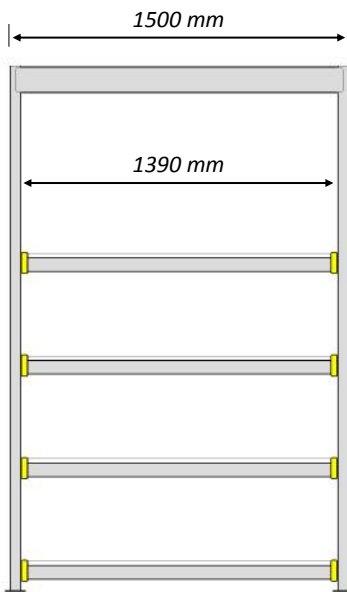

REGULAR BOXES & BINS

Original
**FLOW
RACK**

KANBAN FLOW RACKS

BAY WIDTH 1390 MM

W= 200 mm

5 lanes per level

W= 300 mm

4 lanes per level

W= 400 mm

3 lanes per level

W= 600 mm

2 lanes per level

W> 180 mm

rollercarpet 100 mm

W> 80 mm

rollercarpet 50 mm

Lane distribution

Width of the boxes or bins

	200mm	300mm	400mm	600mm	>180mm	>80mm
Flow shelf width 1390 mm	5 lanes	4 lanes	3 lanes	2 lanes	rollercarpet 100 mm center-to-center roller tracks	rollercarpet 50 mm center-to-center roller tracks
Flow shelf width 1790 mm	7 lanes	5 lanes	4 lanes	--		
Flow shelf width 2690 mm *	11 lanes	8 lanes	6 lanes	4 lanes		