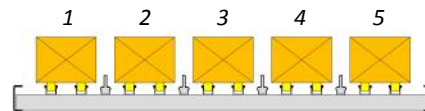

REGULAR BOXES & BINS

Original
**FLOW
RACK**

KANBAN FLOW RACKS

BAY WIDTH 1390 MM

W= 200 mm

5 lanes per level

W= 300 mm

4 lanes per level

W= 400 mm

3 lanes per level

W= 600 mm

2 lanes per level

W> 180 mm

rollercarpet 100 mm

W> 80 mm

rollercarpet 50 mm

Lane distribution

Width of the boxes or bins

	200mm	300mm	400mm	600mm	>180mm	>80mm
Flow shelf width 1390 mm	5 lanes	4 lanes	3 lanes	2 lanes	rollercarpet 100 mm center-to-center roller tracks	rollercarpet 50 mm center-to-center roller tracks
Flow shelf width 1790 mm	7 lanes	5 lanes	4 lanes	--		
Flow shelf width 2690 mm *	11 lanes	8 lanes	6 lanes	4 lanes		