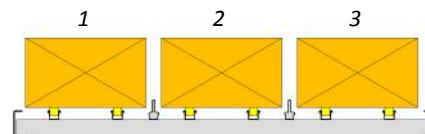

REGULAR BOXES & BINS

Original
**FLOW
RACK**

KANBAN FLOW RACKS

BAY WIDTH 1390 MM

W= 200 mm

5 lanes per level

W= 300 mm

4 lanes per level

W= 400 mm

3 lanes per level

W= 600 mm

2 lanes per level

W> 180 mm

rollercarpet 100 mm

W> 80 mm

rollercarpet 50 mm

Lane distribution

Width of the boxes or bins

	200mm	300mm	400mm	600mm	>180mm	>80mm
Flow shelf width 1390 mm	5 lanes	4 lanes	3 lanes	2 lanes	rollercarpet 100 mm center-to-center roller tracks	rollercarpet 50 mm center-to-center roller tracks
Flow shelf width 1790 mm	7 lanes	5 lanes	4 lanes	--		
Flow shelf width 2690 mm *	11 lanes	8 lanes	6 lanes	4 lanes		