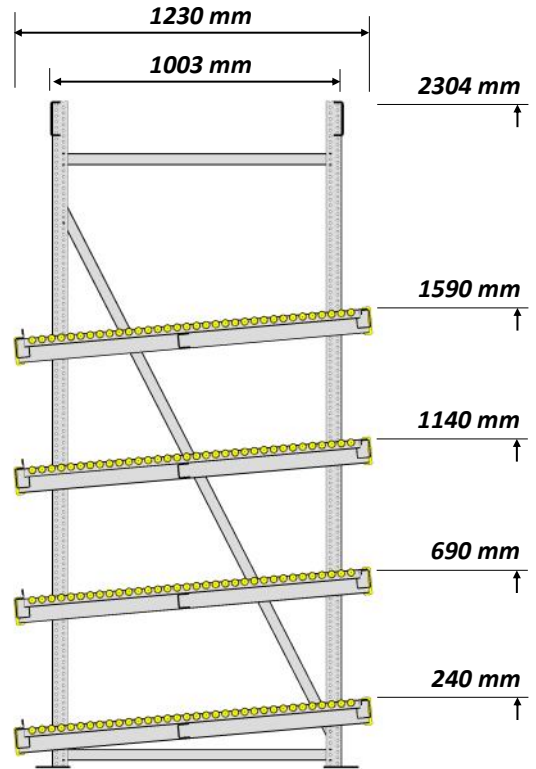

Original
**FLOW
RACK**

KANBAN FLOW RACKS

STANDARD - 4 LEVELS - STRAIGHT

Original
**FLOW
RACK**

KANBAN FLOW RACKS

STANDARD 4 LEVELS

standard height division ex works

WITH EXTRA 5-th LEVEL