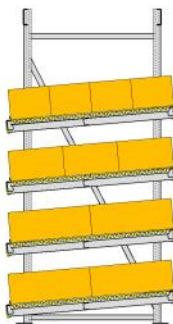

Original
**FLOW
RACK**

KANBAN FLOW RACKS

STANDARD - 4 LEVELS - STRAIGHT

Original
**FLOW
RACK**

KANBAN FLOW RACKS

STANDARD 4 LEVELS

standard height division ex works

WITH EXTRA 5-th LEVEL

WITH EXTRA 5-th RETURN LEVEL