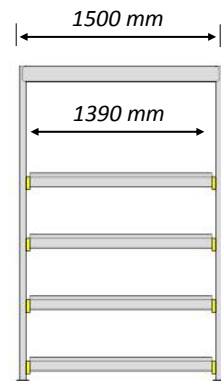

Original
**FLOW
RACK**

KANBAN FLOW RACKS

STANDARD - 4 LEVELS - STRAIGHT

Original
**FLOW
RACK**

KANBAN FLOW RACKS

STANDARD 4 LEVELS

standard height division ex works

WITH EXTRA 5-th LEVEL