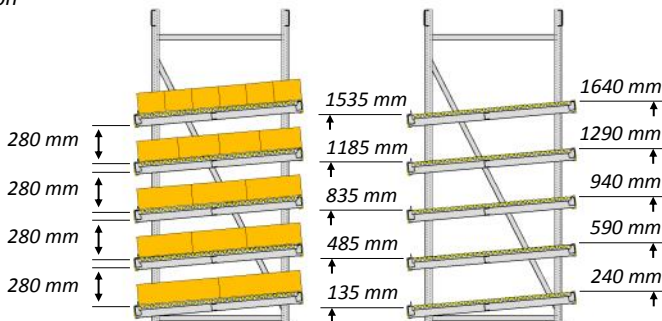

Original
**FLOW
RACK**

KANBAN FLOW RACKS

STANDARD - 4 LEVELS - STRAIGHT

Original
**FLOW
RACK**

KANBAN FLOW RACKS

STANDARD 4 LEVELS

standard height division ex works

WITH EXTRA 5-th LEVEL

WITH EXTRA 5-th RETURN LEVEL