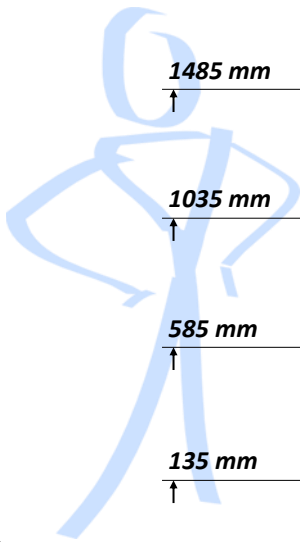

Original
**FLOW
RACK**

KANBAN FLOW RACKS

STANDARD - 4 LEVELS - STRAIGHT

Original
**FLOW
RACK**

KANBAN FLOW RACKS

STANDARD 4 LEVELS

standard height division ex works

WITH EXTRA 5-th LEVEL

WITH EXTRA 5-th RETURN LEVEL