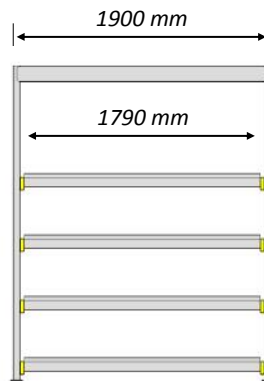

Original
**FLOW
RACK**

KANBAN FLOW RACKS

STANDARD - 4 LEVELS - STRAIGHT

Original
**FLOW
RACK**

KANBAN FLOW RACKS

STANDARD 4 LEVELS

standard height division ex works

WITH EXTRA 5-th LEVEL