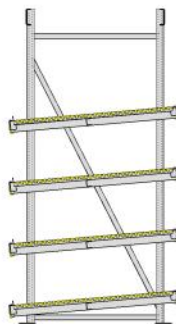

Original
**FLOW
RACK**

KANBAN FLOW RACKS

STANDARD - 4 LEVELS - STRAIGHT

Original
**FLOW
RACK**

KANBAN FLOW RACKS

STANDARD 4 LEVELS

standard height division ex works

WITH EXTRA 5-th LEVEL