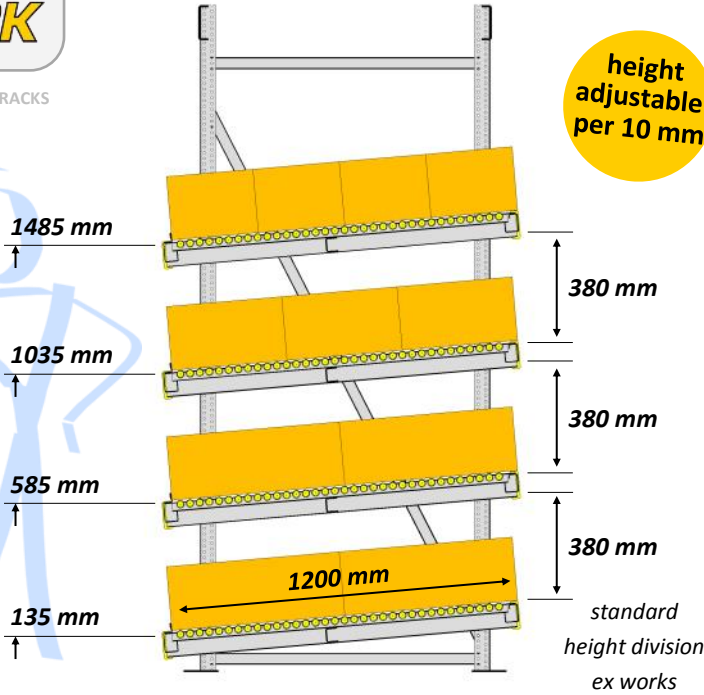

Original
**FLOW
RACK**

KANBAN FLOW RACKS

STANDARD - 4 LEVELS - STRAIGHT

Original
**FLOW
RACK**

KANBAN FLOW RACKS

STANDARD 4 LEVELS

standard height division ex works

WITH EXTRA 5-th LEVEL

WITH EXTRA 5-th RETURN LEVEL