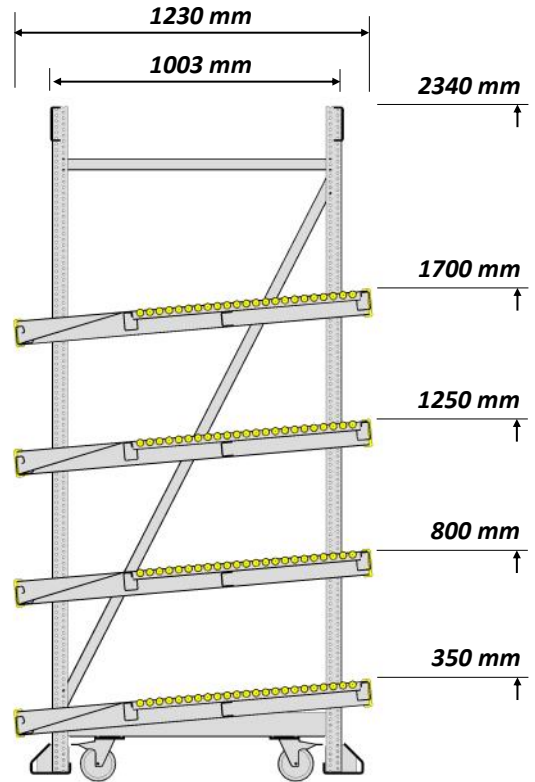

Original
**FLOW
RACK**

KANBAN FLOW RACKS

STANDARD - 4 LEVELS - TILTED

Original
**FLOW
RACK**

KANBAN FLOW RACKS

STANDARD 4 LEVELS

standard height division ex works

WITH EXTRA 5-th LEVEL

WITH EXTRA 5-th RETURN LEVEL