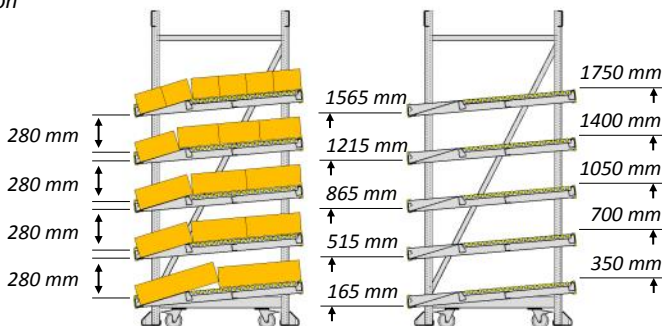

Original
**FLOW
RACK**

KANBAN FLOW RACKS

STANDARD - 4 LEVELS - TILTED

Original
**FLOW
RACK**

KANBAN FLOW RACKS

STANDARD 4 LEVELS

standard height division ex works

WITH EXTRA 5-th LEVEL

WITH EXTRA 5-th RETURN LEVEL