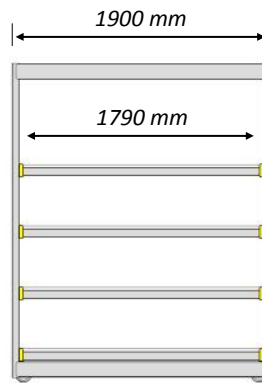

Original
**FLOW
RACK**

KANBAN FLOW RACKS

STANDARD - 4 LEVELS - TILTED

Original
**FLOW
RACK**

KANBAN FLOW RACKS

STANDARD 4 LEVELS

standard height division ex works

WITH EXTRA 5-th LEVEL