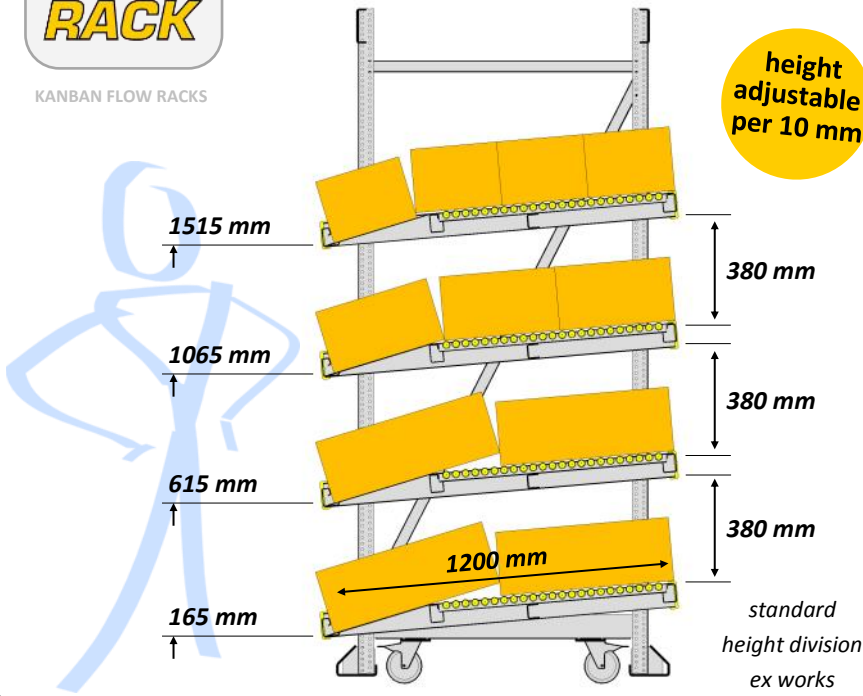

Original
**FLOW
RACK**

KANBAN FLOW RACKS

STANDARD - 4 LEVELS - TILTED

Original
**FLOW
RACK**

KANBAN FLOW RACKS

STANDARD 4 LEVELS

standard height division ex works

WITH EXTRA 5-th LEVEL

WITH EXTRA 5-th RETURN LEVEL