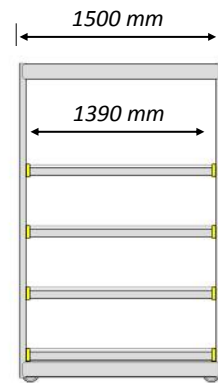

Original
**FLOW
RACK**

KANBAN FLOW RACKS

STANDARD - 4 LEVELS - TILTED

Original
**FLOW
RACK**

KANBAN FLOW RACKS

STANDARD 4 LEVELS

standard height division ex works

WITH EXTRA 5-th LEVEL