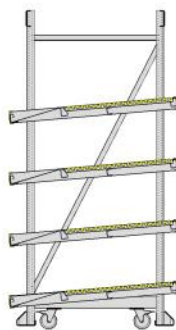

Original
**FLOW
RACK**

KANBAN FLOW RACKS

STANDARD - 4 LEVELS - TILTED

Original
**FLOW
RACK**

KANBAN FLOW RACKS

STANDARD 4 LEVELS

standard height division ex works

WITH EXTRA 5-th LEVEL

WITH EXTRA 5-th RETURN LEVEL