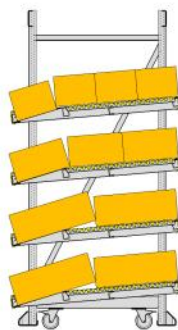

Original
**FLOW
RACK**

KANBAN FLOW RACKS

STANDARD - 4 LEVELS - TILTED

Original
**FLOW
RACK**

KANBAN FLOW RACKS

STANDARD 4 LEVELS

standard height division ex works

WITH EXTRA 5-th LEVEL

WITH EXTRA 5-th RETURN LEVEL