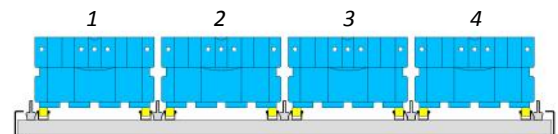

## KLT-VDA BINS

**W= 200 mm**

7 lanes per level

**W= 300 mm**

5 lanes per level

**W= 400 mm**

4 lanes per level

**W= 600 mm**

## BAY WIDTH 1790 MM

*Original*  
**FLOW  
RACK**

KANBAN FLOW RACKS

### Width of the boxes or bins

	200mm	300mm	400mm	600mm	>180mm	>80mm
Flow shelf width 1390 mm	5 lanes	4 lanes	3 lanes	2 lanes	rollercarpet 100 mm	rollercarpet 50 mm
Flow shelf width 1790 mm	7 lanes	5 lanes	4 lanes	--	center-to-center roller tracks	center-to-center roller tracks
Flow shelf width 2690 mm *	11 lanes	8 lanes	6 lanes	4 lanes		