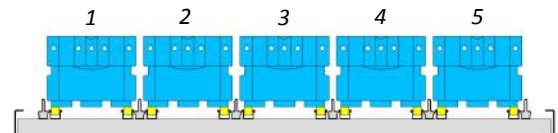

## KLT-VDA BINS

**W= 200 mm**

7 lanes per level

**W= 300 mm**

5 lanes per level

**W= 400 mm**

4 lanes per level

**W= 600 mm**

## BAY WIDTH 1790 MM

*Original*  
**FLOW  
RACK**

KANBAN FLOW RACKS

### Width of the boxes or bins

	200mm	300mm	400mm	600mm	>180mm	>80mm
Flow shelf width 1390 mm	5 lanes	4 lanes	3 lanes	2 lanes	rollercarpet 100 mm	rollercarpet 50 mm
Flow shelf width 1790 mm	7 lanes	5 lanes	4 lanes	--	center-to-center roller tracks	center-to-center roller tracks
Flow shelf width 2690 mm *	11 lanes	8 lanes	6 lanes	4 lanes		