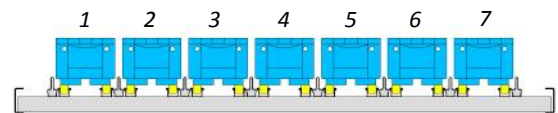

## KLT-VDA BINS

**W= 200 mm**

7 lanes per level

**W= 300 mm**

5 lanes per level

**W= 400 mm**

4 lanes per level

**W= 600 mm**

## BAY WIDTH 1790 MM

*Original*  
**FLOW  
RACK**

KANBAN FLOW RACKS

### Width of the boxes or bins

	200mm	300mm	400mm	600mm	>180mm	>80mm
Flow shelf width 1390 mm	5 lanes	4 lanes	3 lanes	2 lanes	rollercarpet 100 mm	rollercarpet 50 mm
Flow shelf width 1790 mm	7 lanes	5 lanes	4 lanes	--	center-to-center roller tracks	center-to-center roller tracks
Flow shelf width 2690 mm *	11 lanes	8 lanes	6 lanes	4 lanes		