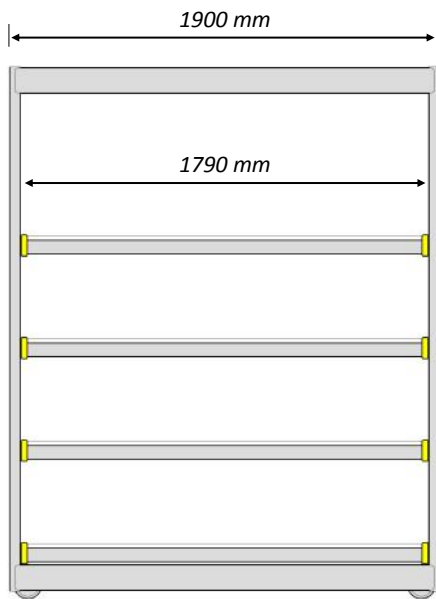

## KLT-VDA BINS

**W= 200 mm**

7 lanes per level

**W= 300 mm**

5 lanes per level

**W= 400 mm**

4 lanes per level

**W= 600 mm**

## BAY WIDTH 1790 MM

*Original*  
**FLOW  
RACK**

KANBAN FLOW RACKS

### Lane distribution

### Width of the boxes or bins

	200mm	300mm	400mm	600mm	>180mm	>80mm
Flow shelf width 1390 mm	5 lanes	4 lanes	3 lanes	2 lanes	rollercarpet 100 mm	rollercarpet 50 mm
Flow shelf width 1790 mm	7 lanes	5 lanes	4 lanes	--	center-to-center roller tracks	center-to-center roller tracks
Flow shelf width 2690 mm *	11 lanes	8 lanes	6 lanes	4 lanes		