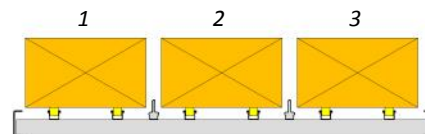

REGULAR BOXES & BINS

Original
**FLOW
RACK**

KANBAN FLOW RACKS

BAY WIDTH 1390 MM

W= 200 mm

5 lanes per level

W= 300 mm

4 lanes per level

W= 400 mm

3 lanes per level

W= 600 mm

2 lanes per level

W> 180 mm

rollercarpet 100 mm

W> 80 mm

rollercarpet 50 mm

Lane distribution

Width of the boxes or bins

	200mm	300mm	400mm	600mm	>180mm	>80mm
Flow shelf width 1390 mm	5 lanes	4 lanes	3 lanes	2 lanes	rollercarpet 100 mm center-to-center roller tracks	rollercarpet 50 mm center-to-center roller tracks
Flow shelf width 1790 mm	7 lanes	5 lanes	4 lanes	--		
Flow shelf width 2690 mm *	11 lanes	8 lanes	6 lanes	lanes		