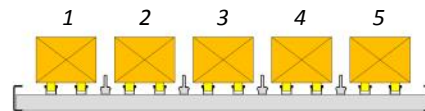

REGULAR BOXES & BINS

Original
**FLOW
RACK**

KANBAN FLOW RACKS

BAY WIDTH 1390 MM

W= 200 mm

5 lanes per level

W= 300 mm

4 lanes per level

W= 400 mm

3 lanes per level

W= 600 mm

2 lanes per level

W> 180 mm

rollercarpet 100 mm

W> 80 mm

rollercarpet 50 mm

Lane distribution

Width of the boxes or bins

	200mm	300mm	400mm	600mm	>180mm	>80mm
Flow shelf width 1390 mm	5 lanes	4 lanes	3 lanes	2 lanes	rollercarpet 100 mm center-to-center roller tracks	rollercarpet 50 mm center-to-center roller tracks
Flow shelf width 1790 mm	7 lanes	5 lanes	4 lanes	--		
Flow shelf width 2690 mm *	11 lanes	8 lanes	6 lanes	lanes		