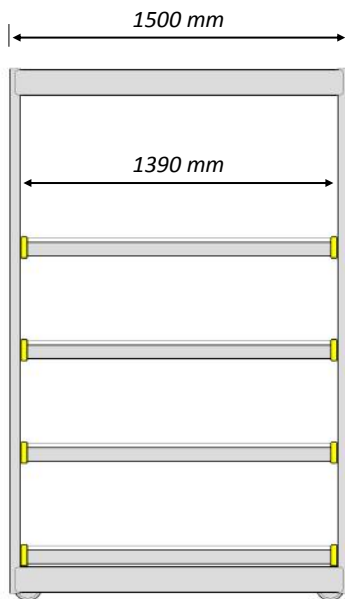

REGULAR BOXES & BINS

Original
**FLOW
RACK**

KANBAN FLOW RACKS

BAY WIDTH 1390 MM

W= 200 mm

5 lanes per level

W= 300 mm

4 lanes per level

W= 400 mm

3 lanes per level

W= 600 mm

2 lanes per level

W> 180 mm

rollercarpet 100 mm

W> 80 mm

rollercarpet 50 mm

Lane distribution

Width of the boxes or bins

	200mm	300mm	400mm	600mm	>180mm	>80mm
Flow shelf width 1390 mm	5 lanes	4 lanes	3 lanes	2 lanes	rollercarpet 100 mm center-to-center roller tracks	rollercarpet 50 mm center-to-center roller tracks
Flow shelf width 1790 mm	7 lanes	5 lanes	4 lanes	--		
Flow shelf width 2690 mm *	11 lanes	8 lanes	6 lanes	lanes		