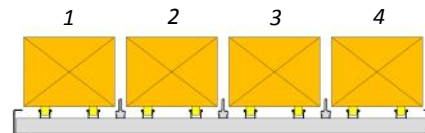

REGULAR BOXES & BINS

Original
**FLOW
RACK**

KANBAN FLOW RACKS

BAY WIDTH 1390 MM

W= 200 mm

5 lanes per level

W= 300 mm

4 lanes per level

W= 400 mm

3 lanes per level

W= 600 mm

2 lanes per level

W> 180 mm

rollercarpet 100 mm

W> 80 mm

rollercarpet 50 mm

Lane distribution

Width of the boxes or bins

	200mm	300mm	400mm	600mm	>180mm	>80mm
Flow shelf width 1390 mm	5 lanes	4 lanes	3 lanes	2 lanes	rollercarpet 100 mm center-to-center roller tracks	rollercarpet 50 mm center-to-center roller tracks
Flow shelf width 1790 mm	7 lanes	5 lanes	4 lanes	--		
Flow shelf width 2690 mm *	11 lanes	8 lanes	6 lanes	lanes		