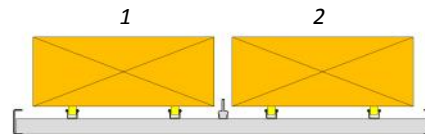

REGULAR BOXES & BINS

Original
**FLOW
RACK**

KANBAN FLOW RACKS

BAY WIDTH 1390 MM

W= 200 mm

5 lanes per level

W= 300 mm

4 lanes per level

W= 400 mm

3 lanes per level

W= 600 mm

2 lanes per level

W> 180 mm

rollercarpet 100 mm

W> 80 mm

rollercarpet 50 mm

Lane distribution

Width of the boxes or bins

	200mm	300mm	400mm	600mm	>180mm	>80mm
Flow shelf width 1390 mm	5 lanes	4 lanes	3 lanes	2 lanes	rollercarpet 100 mm center-to-center roller tracks	rollercarpet 50 mm center-to-center roller tracks
Flow shelf width 1790 mm	7 lanes	5 lanes	4 lanes	--		
Flow shelf width 2690 mm *	11 lanes	8 lanes	6 lanes	lanes		