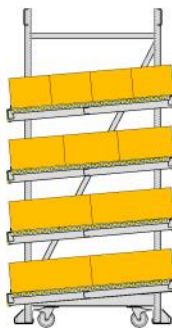

Original
**FLOW
RACK**

KANBAN FLOW RACKS

STANDARD - 4 LEVELS - STRAIGHT

1590 mm
1140 mm
690 mm
240 mm

height adjustable per 10 mm

standard height division ex works

Original
**FLOW
RACK**

KANBAN FLOW RACKS

STANDARD 4 LEVELS

standard height division ex works

WITH EXTRA 5-th LEVEL

1640 mm
1290 mm
940 mm
590 mm
240 mm

1750 mm
1400 mm
1050 mm
700 mm
350 mm

WITH EXTRA 5-th RETURN LEVEL

1850 mm
1290 mm
940 mm
590 mm
240 mm

1750 mm
1400 mm
1050 mm
700 mm
350 mm