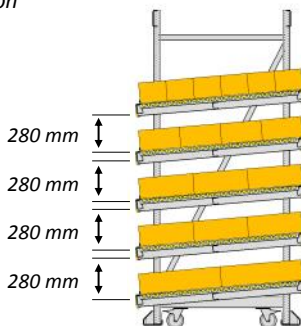

Original
**FLOW
RACK**

KANBAN FLOW RACKS

STANDARD - 4 LEVELS - STRAIGHT

1590 mm
1140 mm
690 mm
240 mm

height adjustable per 10 mm

standard height division ex works

Original
**FLOW
RACK**

KANBAN FLOW RACKS

STANDARD 4 LEVELS

standard height division ex works

WITH EXTRA 5-th LEVEL

1640 mm
1290 mm
940 mm
590 mm
240 mm

1750 mm
1400 mm
1050 mm
700 mm
350 mm

WITH EXTRA 5-th RETURN LEVEL

1850 mm
1290 mm
940 mm
590 mm
240 mm

1750 mm
1400 mm
1050 mm
700 mm
350 mm