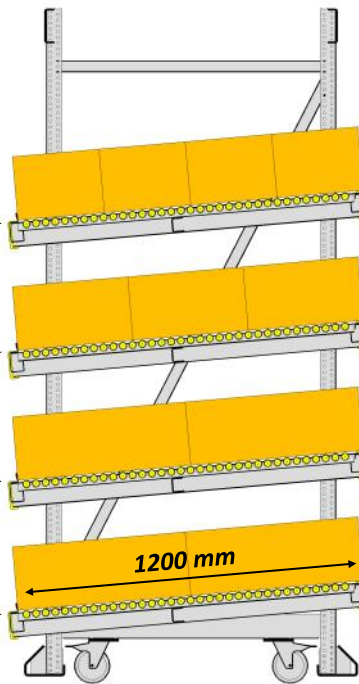

Original
**FLOW
RACK**

KANBAN FLOW RACKS

STANDARD - 4 LEVELS - STRAIGHT

1590 mm
1140 mm
690 mm
240 mm

height adjustable per 10 mm

standard height division ex works

Original
**FLOW
RACK**

KANBAN FLOW RACKS

STANDARD 4 LEVELS

standard height division ex works

WITH EXTRA 5-th LEVEL

1640 mm
1290 mm
940 mm
590 mm
240 mm

1750 mm
1400 mm
1050 mm
700 mm
350 mm

WITH EXTRA 5-th RETURN LEVEL

1850 mm
1290 mm
940 mm
590 mm
240 mm

1750 mm
1400 mm
1050 mm
700 mm
350 mm