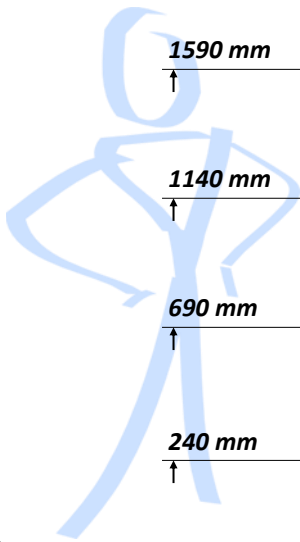

Original
**FLOW
RACK**

KANBAN FLOW RACKS

STANDARD - 4 LEVELS - STRAIGHT

1590 mm
1140 mm
690 mm
240 mm

height adjustable per 10 mm

standard height division ex works

Original
**FLOW
RACK**

KANBAN FLOW RACKS

STANDARD 4 LEVELS

standard height division ex works

WITH EXTRA 5-th LEVEL

1640 mm
1290 mm
940 mm
590 mm
240 mm

1750 mm
1400 mm
1050 mm
700 mm
350 mm

WITH EXTRA 5-th RETURN LEVEL

1850 mm
1290 mm
940 mm
590 mm
240 mm

1750 mm
1400 mm
1050 mm
700 mm
350 mm