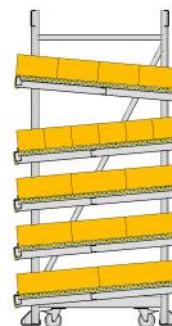

Original
**FLOW
RACK**

KANBAN FLOW RACKS

STANDARD - 4 LEVELS - STRAIGHT

1590 mm
1140 mm
690 mm
240 mm

height adjustable per 10 mm

standard height division ex works

Original
**FLOW
RACK**

KANBAN FLOW RACKS

STANDARD 4 LEVELS

standard height division ex works

WITH EXTRA 5-th LEVEL

1640 mm
1290 mm
940 mm
590 mm
240 mm

1750 mm
1400 mm
1050 mm
700 mm
350 mm

WITH EXTRA 5-th RETURN LEVEL

1850 mm
1290 mm
940 mm
590 mm
240 mm

1750 mm
1400 mm
1050 mm
700 mm
350 mm