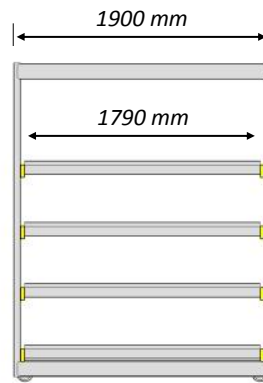

Original
**FLOW
RACK**

KANBAN FLOW RACKS

STANDARD - 4 LEVELS - STRAIGHT

1590 mm
1140 mm
690 mm
240 mm

height adjustable per 10 mm

standard height division ex works

Original
**FLOW
RACK**

KANBAN FLOW RACKS

STANDARD 4 LEVELS

standard height division ex works

WITH EXTRA 5-th LEVEL

1640 mm
1290 mm
940 mm
590 mm
240 mm

1750 mm
1400 mm
1050 mm
700 mm
350 mm

WITH EXTRA 5-th RETURN LEVEL

1850 mm
1290 mm
940 mm
590 mm
240 mm

1750 mm
1400 mm
1050 mm
700 mm
350 mm