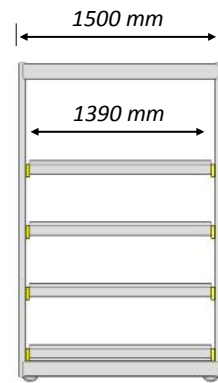

Original
**FLOW
RACK**

KANBAN FLOW RACKS

STANDARD - 4 LEVELS - STRAIGHT

1590 mm
1140 mm
690 mm
240 mm

height adjustable per 10 mm

standard height division ex works

Original
**FLOW
RACK**

KANBAN FLOW RACKS

STANDARD 4 LEVELS

standard height division ex works

WITH EXTRA 5-th LEVEL

1640 mm
1290 mm
940 mm
590 mm
240 mm

1750 mm
1400 mm
1050 mm
700 mm
350 mm

WITH EXTRA 5-th RETURN LEVEL

1850 mm
1290 mm
940 mm
590 mm
240 mm

1750 mm
1400 mm
1050 mm
700 mm
350 mm