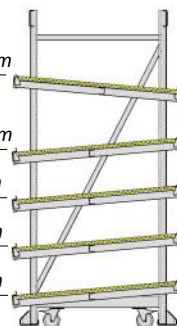

Original
**FLOW
RACK**

KANBAN FLOW RACKS

STANDARD - 4 LEVELS - STRAIGHT

1590 mm
1140 mm
690 mm
240 mm

height adjustable per 10 mm

standard height division ex works

Original
**FLOW
RACK**

KANBAN FLOW RACKS

STANDARD 4 LEVELS

standard height division ex works

WITH EXTRA 5-th LEVEL

1640 mm
1290 mm
940 mm
590 mm
240 mm

1750 mm
1400 mm
1050 mm
700 mm
350 mm

WITH EXTRA 5-th RETURN LEVEL

1850 mm
1290 mm
940 mm
590 mm
240 mm

1750 mm
1400 mm
1050 mm
700 mm
350 mm