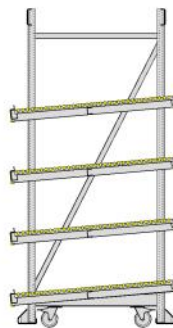

Original
**FLOW
RACK**

KANBAN FLOW RACKS

STANDARD - 4 LEVELS - STRAIGHT

1590 mm
1140 mm
690 mm
240 mm

height adjustable per 10 mm

standard height division ex works

Original
**FLOW
RACK**

KANBAN FLOW RACKS

STANDARD 4 LEVELS

standard height division ex works

WITH EXTRA 5-th LEVEL

1640 mm
1290 mm
940 mm
590 mm
240 mm

1750 mm
1400 mm
1050 mm
700 mm
350 mm

WITH EXTRA 5-th RETURN LEVEL

1850 mm
1290 mm
940 mm
590 mm
240 mm

1750 mm
1400 mm
1050 mm
700 mm
350 mm