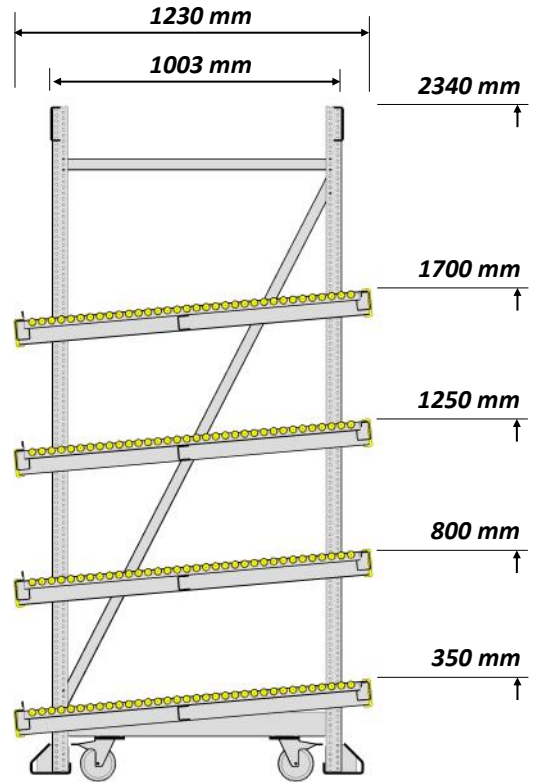

Original
**FLOW
RACK**

KANBAN FLOW RACKS

STANDARD - 4 LEVELS - STRAIGHT

1590 mm
1140 mm
690 mm
240 mm

height adjustable per 10 mm

standard height division ex works

Original
**FLOW
RACK**

KANBAN FLOW RACKS

STANDARD 4 LEVELS

standard height division ex works

WITH EXTRA 5-th LEVEL

1640 mm
1290 mm
940 mm
590 mm
240 mm

1750 mm
1400 mm
1050 mm
700 mm
350 mm

WITH EXTRA 5-th RETURN LEVEL

1850 mm
1290 mm
940 mm
590 mm
240 mm

1750 mm
1400 mm
1050 mm
700 mm
350 mm